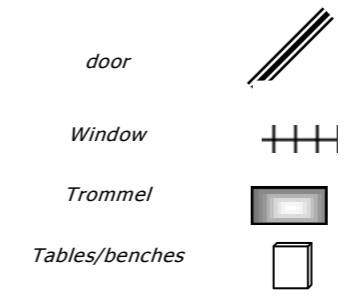

BOEKENHOUT